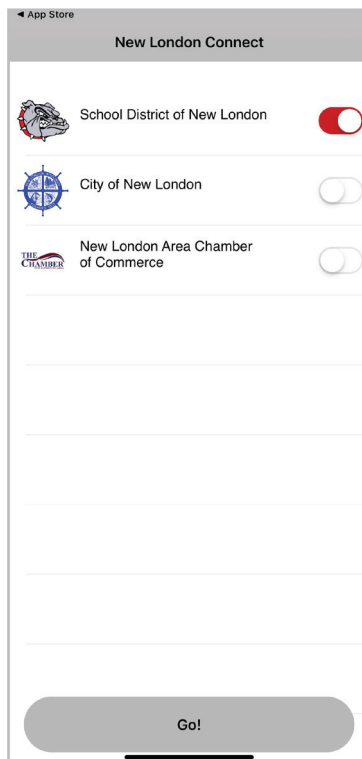

## HOW TO SETUP NEW LONDON CONNECT APP

School District of New London • City of New London • Chamber of Commerce

**STEP 1:** Go to your App Store

**STEP 2:** Search for 'New London Connect'

**STEP 3:** Download mobile app for free!

(Examples shown on iOS)

**STEP 4:** Click 'Setup Now' or 'Let's get started!'

**STEP 5:** Turn on the sites you want to see, click 'Go!'

**STEP 6:** Explore all the information at your fingertips!!