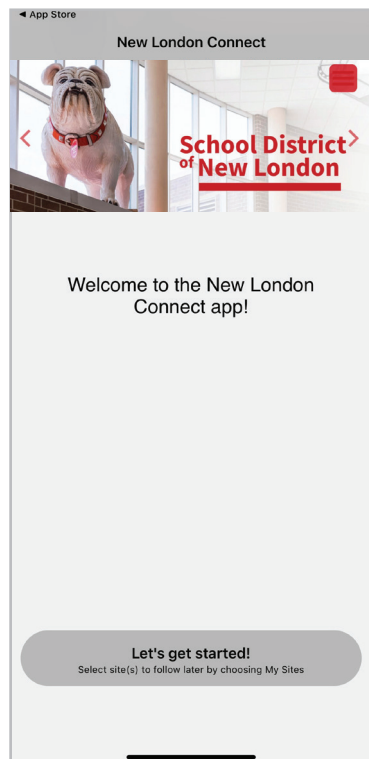

## HOW TO SETUP NEW LONDON CONNECT APP

School District of New London • City of New London • Chamber of Commerce

**STEP 1:** Go to your App Store

**STEP 2:** Search for 'New London Connect'

**STEP 3:** Download mobile app for free!

(Examples shown on iOS)

**STEP 4:** Click 'Setup Now' or 'Let's get started!'

**STEP 5:** Turn on the sites you want to see, click 'Go!'

**STEP 6:** Explore all the information at your fingertips!!