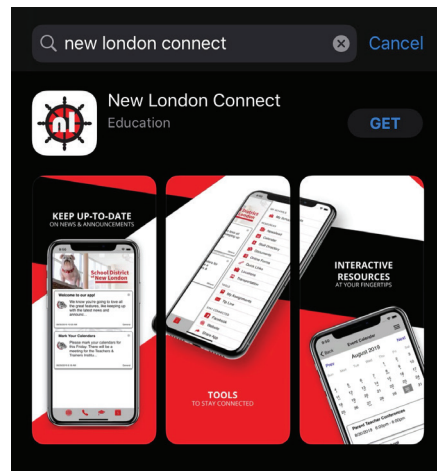

## HOW TO SETUP NEW LONDON CONNECT APP

School District of New London • City of New London • Chamber of Commerce

**STEP 1:** Go to your App Store

**STEP 2:** Search for 'New London Connect'

**STEP 3:** Download mobile app for free!

(Examples shown on iOS)

**STEP 4:** Click 'Setup Now' or 'Let's get started!'

**STEP 5:** Turn on the sites you want to see, click 'Go!'

**STEP 6:** Explore all the information at your fingertips!!